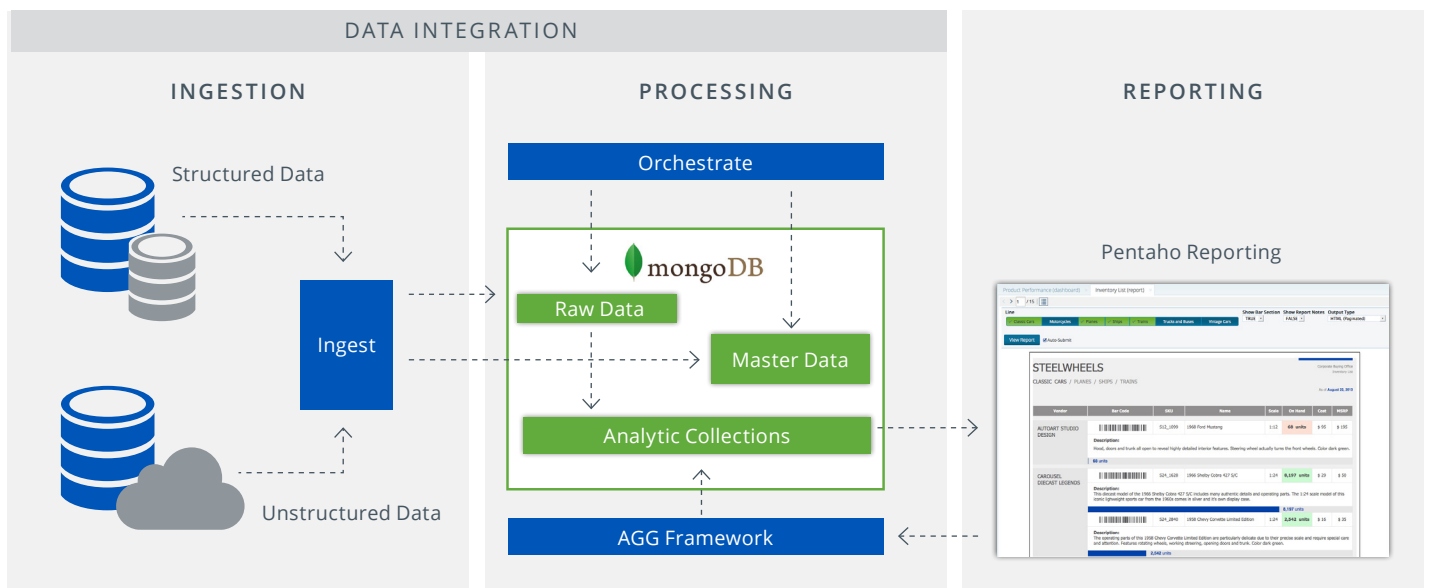

Pentaho and MongoDB

Comprehensive Big Data Integration and Reporting for MongoDB

Pentaho offers the most comprehensive ETL solution for MongoDB. With visual data integration and reporting, Pentaho and MongoDB allow complex data to be more easily prepared for business insights. Together, Pentaho and MongoDB deliver a complete solution to gain value from Big Data.

The combination of Pentaho and MongoDB helps business users and developers:

DELIVER VALUE FROM DATA

With Pentaho, MongoDB data can be accessed, blended, visualized and reported in combination with any other data source for increased insight and operational analytics.

MAXIMIZE PRODUCTIVITY

Reporting on data stored in MongoDB is simplified, increasing both developer and end user productivity with Pentaho's drag and drop interface, automatic document sampling, and schema generation

Pentaho and MongoDB

Pentaho and MongoDB – Solution Components

VISUAL DATA INTEGRATION

Simplifies the process of accessing, consolidating and transforming MongoDB data with a drag-and drop interface

- Blend and integrate multiple MongoDB collections with enterprise data sources
- Design, develop and deploy MongoDB analytics solutions faster without coding
- Builds on MongoDB capabilities, with native integration to the Aggregation Framework, Replication and Tag Sets